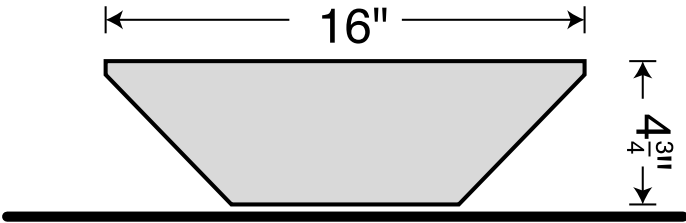

The Junior™ Is A "Chip Off The Old Block"!

Junior™ features compact, space saving design. Basically, it's a short 601T, a chip off the old block. It provides advantages of the Gilbert® 601 series of traps, such as versatile corner or flat wall mounting, and a wide angle of attraction. Mount low (below 5 ft.). See *Strategic Installation* (pg. 4).

FIVE YEAR WARRANTY (Excluding lamps only)!

The Junior™, mounts like the rest of the 601 series of traps, in a corner or flat against the wall.

Listed 723R

Dimensions: 30 1/4" x 16" x 4 3/4"
Weight: 16 lbs., Ship Wt: 25 lbs.