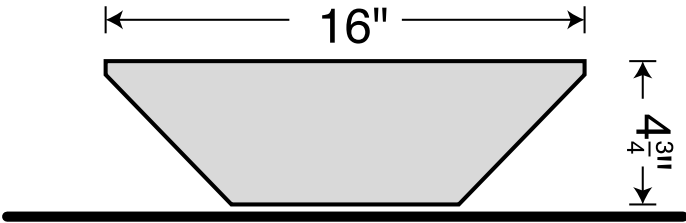

***The Junior™ Is A "Chip Off The Old Block"!***

**Junior™ features compact, space saving design. Basically, it's a short 601T, a chip off the old block. It provides advantages of the Gilbert® 601 series of traps, such as versatile corner or flat wall mounting, and a wide angle of attraction. Mount low (below 5 ft.). See *Strategic Installation* (pg. 4).**

**FIVE YEAR WARRANTY (Excluding lamps only)!**

The Junior™, mounts like the rest of the 601 series of traps, in a corner or flat against the wall.

Listed 723R

**Dimensions: 30 1/4" x 16" x 4 3/4"**  
**Weight: 16 lbs., Ship Wt: 25 lbs.**