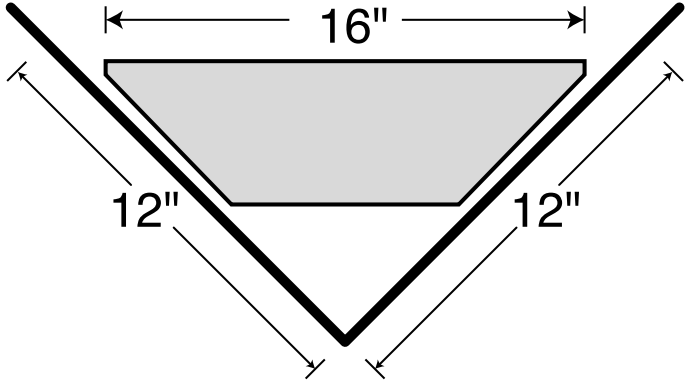

The Junior™ Is A "Chip Off The Old Block"!

Junior™ features compact, space saving design. Basically, it's a short 601T, a chip off the old block. It provides advantages of the Gilbert® 601 series of traps, such as versatile corner or flat wall mounting, and a wide angle of attraction. Mount low (below 5 ft.). See *Strategic Installation* (pg. 4).

FIVE YEAR WARRANTY (Excluding lamps only)!

The Junior™, mounts like the rest of the 601 series of traps, in a corner or flat against the wall.

Listed 723R

Dimensions: 30 1/4" x 16" x 4 3/4"
Weight: 16 lbs., Ship Wt: 25 lbs.