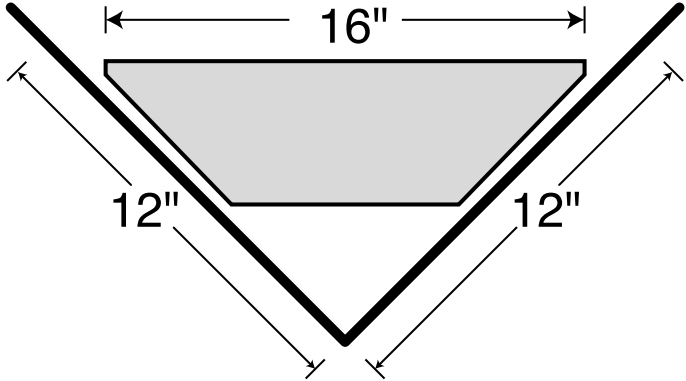

***The Junior™ Is A "Chip Off The Old Block"!***

**Junior™ features compact, space saving design. Basically, it's a short 601T, a chip off the old block. It provides advantages of the Gilbert® 601 series of traps, such as versatile corner or flat wall mounting, and a wide angle of attraction. Mount low (below 5 ft.). See *Strategic Installation* (pg. 4).**

**FIVE YEAR WARRANTY (Excluding lamps only)!**

The Junior™, mounts like the rest of the 601 series of traps, in a corner or flat against the wall.

Listed 723R

**Dimensions: 30 1/4" x 16" x 4 3/4"**  
**Weight: 16 lbs., Ship Wt: 25 lbs.**